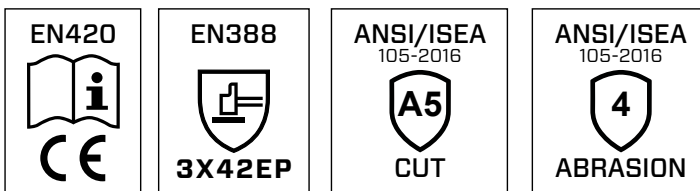

R-HIDE® IMPACT CR

PREMIUM LEATHER

665

FEATURES

- 01** TPR impact protection on top of hand and full length of fingers
- 02** Premium goatskin leather for comfort, dexterity and durability
- 03** Additional palm layer for cut resistance
- 04** Wrap-around index finger and thumb saddle patch to reinforce seams
- 05** Wing-thumb construction and single full palm for flexibility
- 06** Slip-on elastic cuff with hook & loop TPR pull tab for adjustability

ATTRIBUTES

TESTING & CERTIFICATIONS

INDUSTRIES

- Oil & Gas
- Manufacturing
- Engineering
- Utilities

WEIGHTS & DIMENSIONS

PART #	SIZE	GLOVE WT (lbs)	GLOVE DIMS (INCH) L x W x H			INNER PACK QTY	INNER PACK WT (lbs)	INNER PACK DIMS (INCH)			CASE QTY	CASE WT (lbs)	CASE DIMS (INCH) L x W x H		
665	S	0.45	9	4	1	5	2.25	9	4	10	50	24.50	25	11	14
665	M	0.45	9	4	1	5	2.25	9	4	10	50	24.50	25	11	14
665	L	0.50	9.5	4.5	1	5	2.5	9.5	4.5	10	50	27.00	25	11	14
665	XL	0.50	9.5	4.5	1	5	2.5	9.5	4.5	10	50	27.00	28	12	14
665	2XL	0.55	10	5	1	5	2.75	10	5	10	50	29.50	28	12	14
665	3XL	0.55	10	5	1	5	2.75	10	5	10	50	29.50	28	12	14